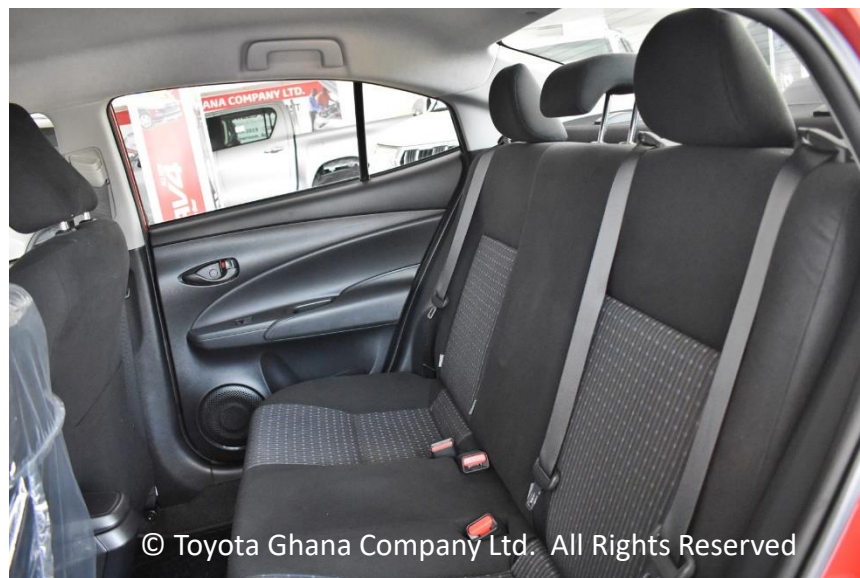

TOYOTA GHANA
COMPANY LTD.

YARIS

INTERIOR